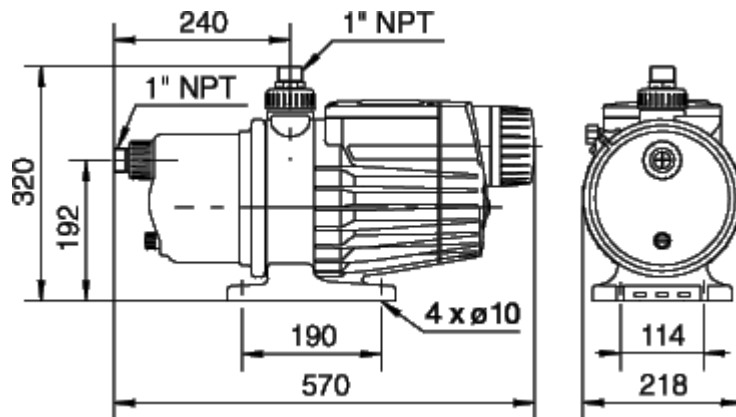

PLANETARY SYSTEMS, INC. Box 340 Ennis, Montana 59729
Phone 406-682-5646 Fax 406-682-5644