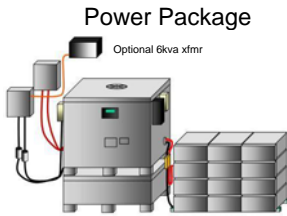

Planetary Systems-Power Package Sizing-Off-Grid 2

15 year AGM sealed battery

HAWT and VAWT wind units

Available Wind Power

Power Package system model PP-2524T-5K/17AGM-1

Power Package system includes: Outback FX-2524 inverters (2), Outback FM-60 controller, DC meter system, Hub-4, Mate-2, AD/DC disconnects, 600 A/H AGM Battery-24vdc, Metering and controls, and S/O Cord connectors. This is a starter system.

5 kw AC output, 1-2 days battery power storage

Includes Solar power package **1100 watt** with pole mounted PV (requires 4" steel pole-not included), array combiner with all required cables/connectors. Off grid application