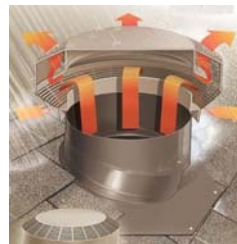

**Planetary Systems-Attic and Roof Vent Fans—Solar Powered**

Roof vent-typical types-others available

For 6-12 pitch roofs  
screen sided

Fits most any roof  
Round

For metal roofs and greenhouses  
Square-low profile

Sealed bearing-high temp rated ducted vent fan-330cfm – 550cfm

These high speed, long-life fans are much higher quality than the average retail roof vent fan.

20-watt PV module-direct drive fan

Typical pricing –depending on quantity-call for specifics

**\$125—\$155ea.**

Optional vent-side

Vent turbo for top of enclosure

Typical roof vent fan system including solar panel with turbo-top as shown, 20w pane and 300cfm fan-DC

**\$ 139.00 FOB-Ennis, MT**